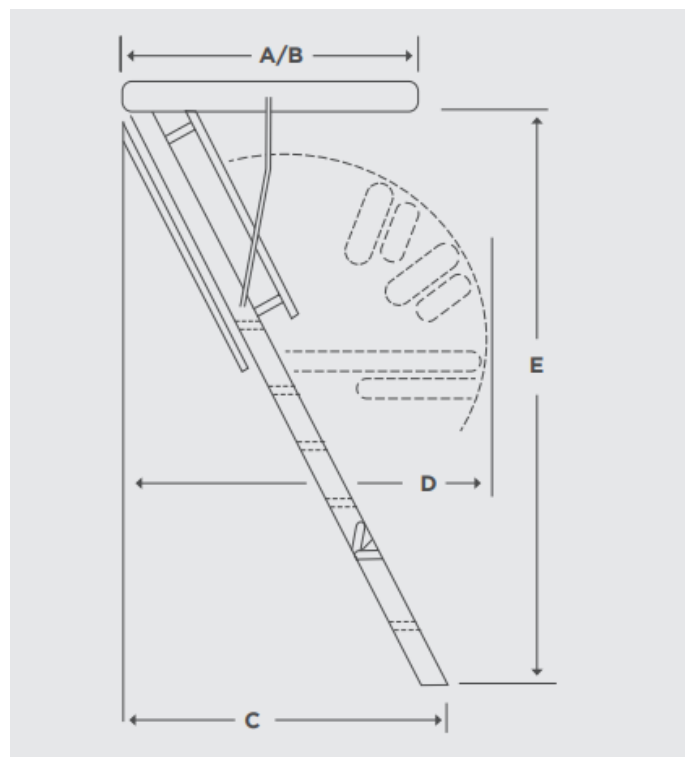

CUSTOMER BENEFITS:

- Wide, deep treads and gentle 57° ladder angle mean safe, easy climbing
- **Choice of two opening sizes:**
 - Wide 700mm opening – gives easy everyday access
 - Super wide 900mm opening – ultimate access for broad shouldered people and larger storage items
- Hand crafted in Australia from premium 25mm knot free pine giving great aesthetics and reliability
- Triple lacquer coated ladder sections give highest quality appearance and wear resistance
- Adjustable heavy duty double tension spring, heavy duty hinge and spring assisted ladder sections for finger tip operation
- Heavy duty 20mm ply veneered solid core hatch for sound and thermal insulation
- Strong, stable 410kg spread load capacity for long life with everyday use (ideal for passing boxes up in a chain)
- Full length handrail to right-hand side is standard for great climbing stability
- Metal in-ceiling hand rail and roof space skirt gives more security

J SERIES DELUXE TIMBER ATTIC LADDER.

ATTIC LADDER WAREHOUSE

TECHNICAL SPECIFICATIONS

MODEL	HATCH SIZES (A/B)	Floor-ceiling (E) (No of threads)	STANDOUT (C)	FOLDOUT (D)
J260	685x1185mm	2.6m (11)	1550mm	1700mm
J270	685x1185mm	2.7m (11)	1700mm	1850mm
J300	685x1285mm	3m (12)	1850mm	2000mm
J320	685x1430mm	3.2m (12)	1950mm	2100mm
J350	685x1485mm	3.5m (14)	2000mm	2200mm
J260 W	885x1185mm	2.6m (11)	1550mm	1700mm
J270W	885x1185mm	2.7m (11)	1700mm	1850mm
J300W	885x1285mm	3m (12)	1850mm	2000mm
J320W	885x1430mm	3.2m (12)	1950mm	2100mm
J350W	885x1485mm	3.5m (14)	2000mm	2100mm

DIMENSIONS

	TREAD	STILE	PACKED	CASING
DEPTH	100mm	100mm	1200-1450mm	1195-1440mm
THICKNESS	25mm	25mm	460mm	200x25mm
WIDTH	386mm	700/900mm	700/900mm	
WEIGHT	46-51kg			
LOAD CAPACITY	410kg spread load			

Require installation? No problem
Please contact our team so we can recommend your nearest installer.